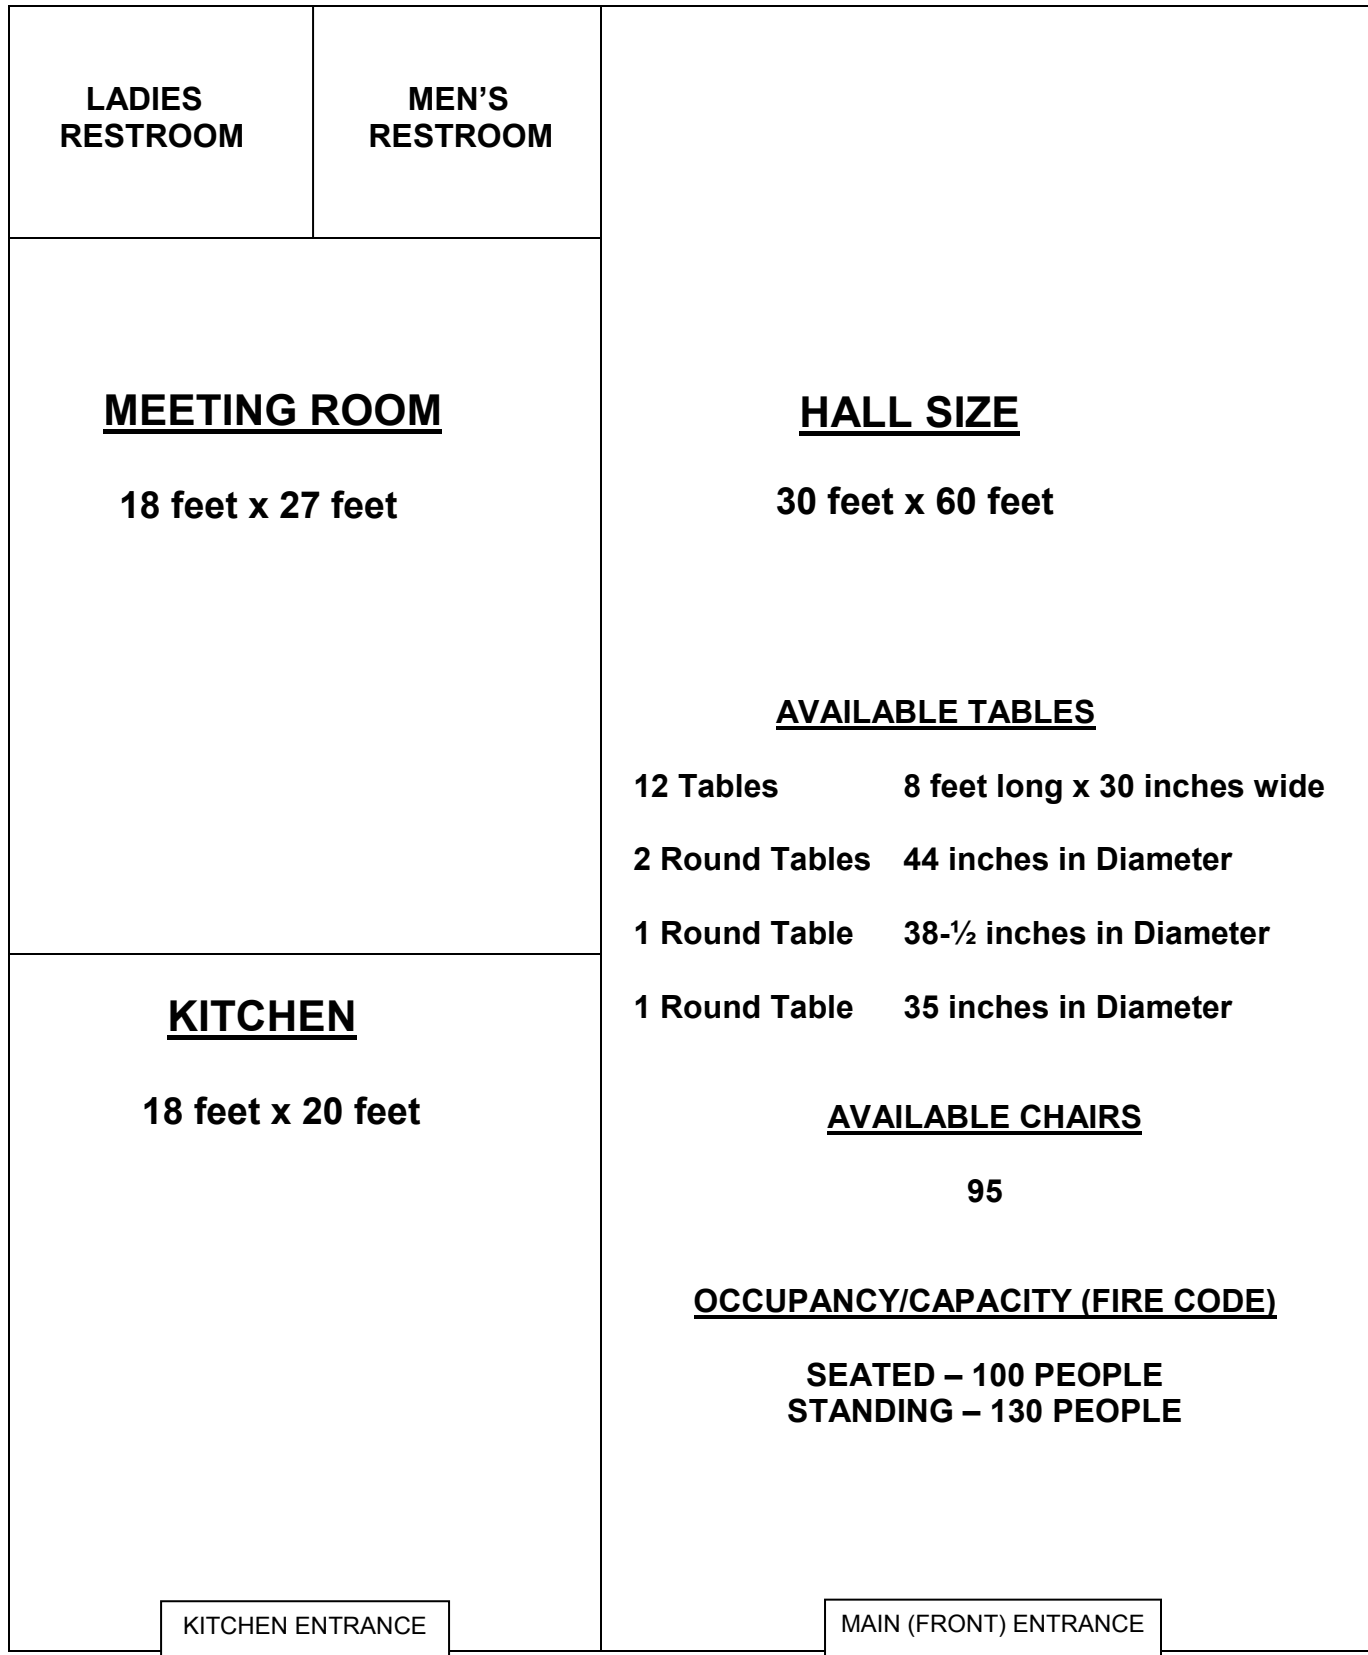

KURE BEACH COMMUNITY CENTER

118 N. 3rd Street PH: 910-458-8944

PARKING IN FRONT AND ON RIGHT SIDE OF BUILDING