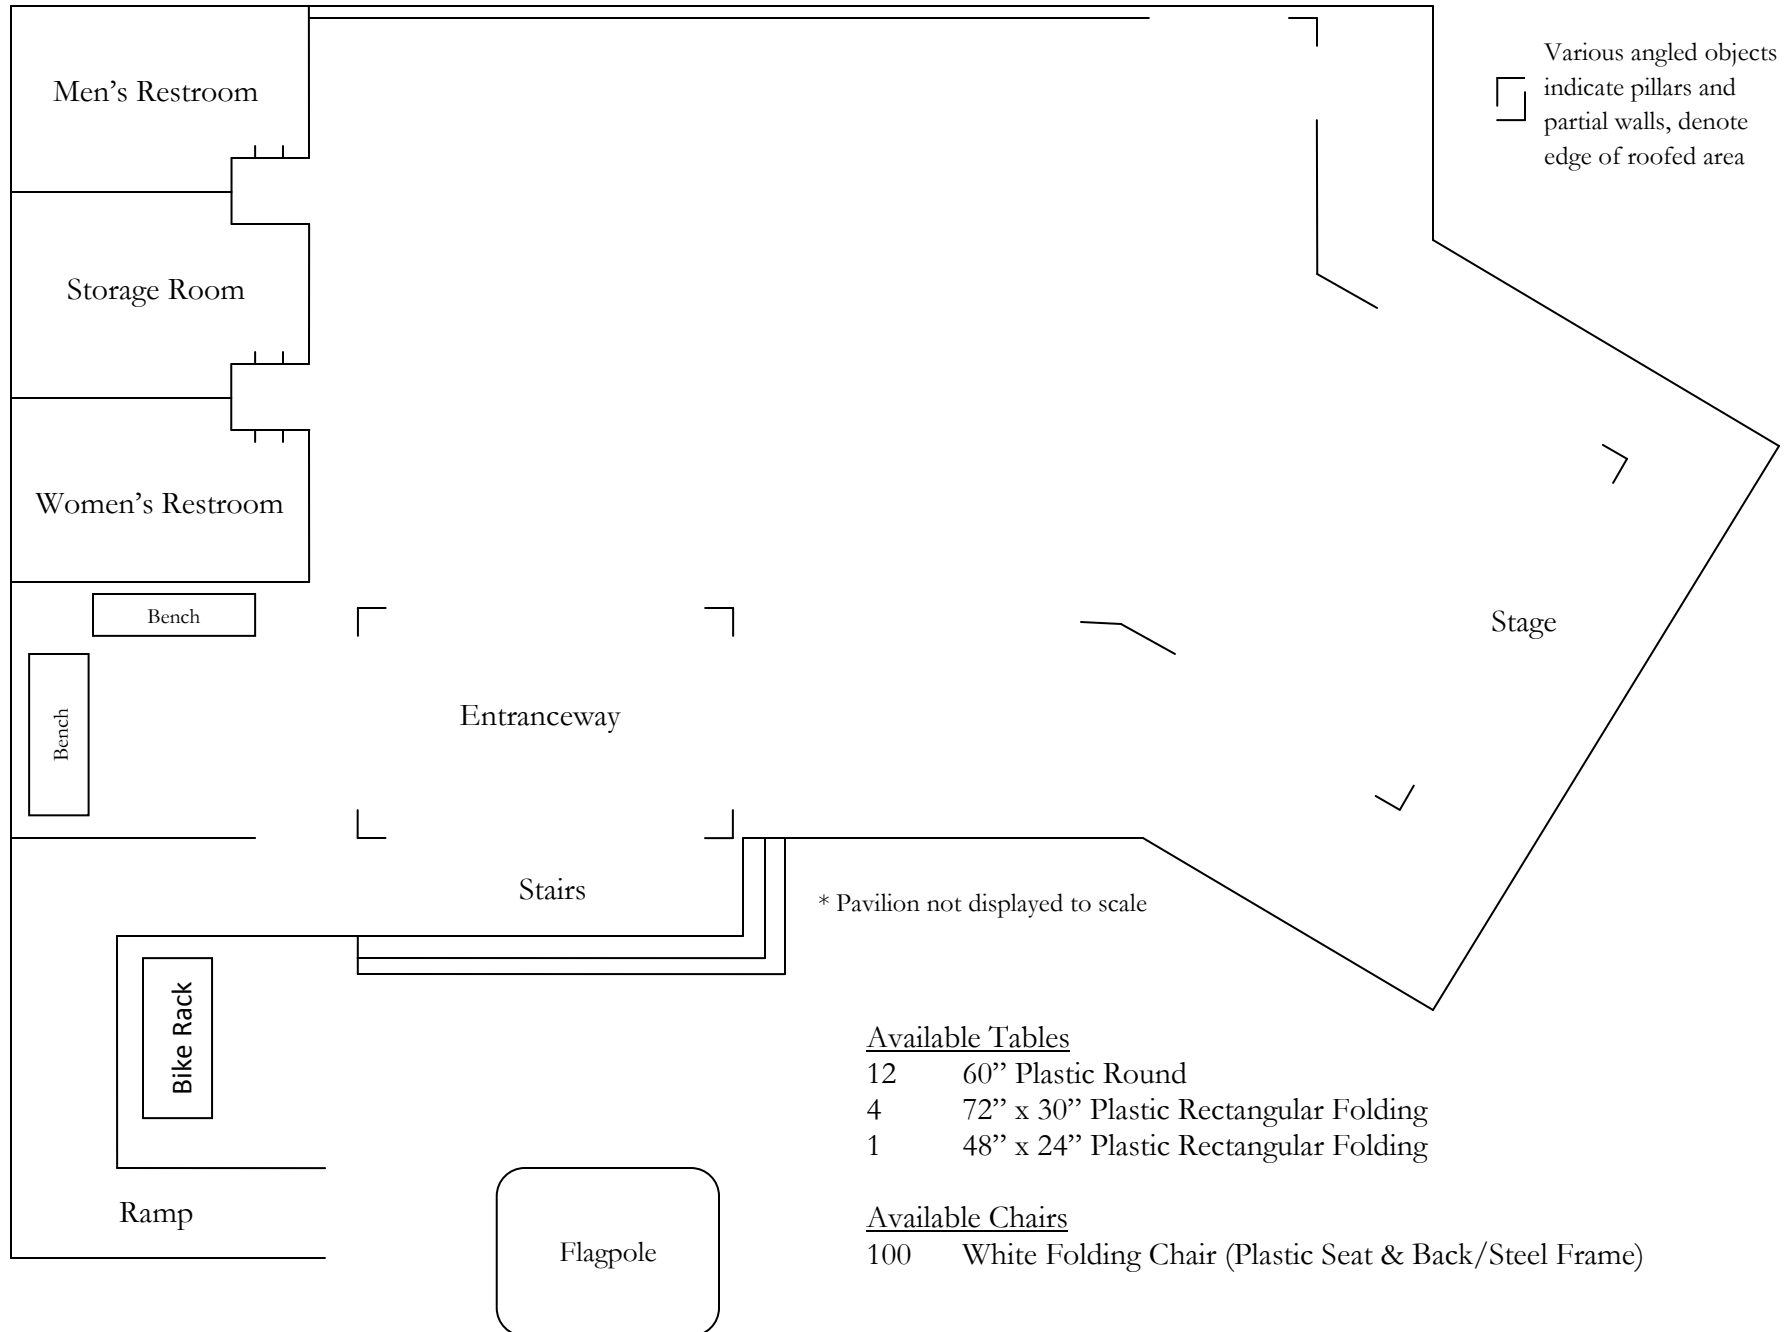

OCEAN FRONT PARK PAVILION

Available Tables

- 12 60" Plastic Round
- 4 72" x 30" Plastic Rectangular Folding
- 1 48" x 24" Plastic Rectangular Folding

Available Chairs

- 100 White Folding Chair (Plastic Seat & Back/Steel Frame)